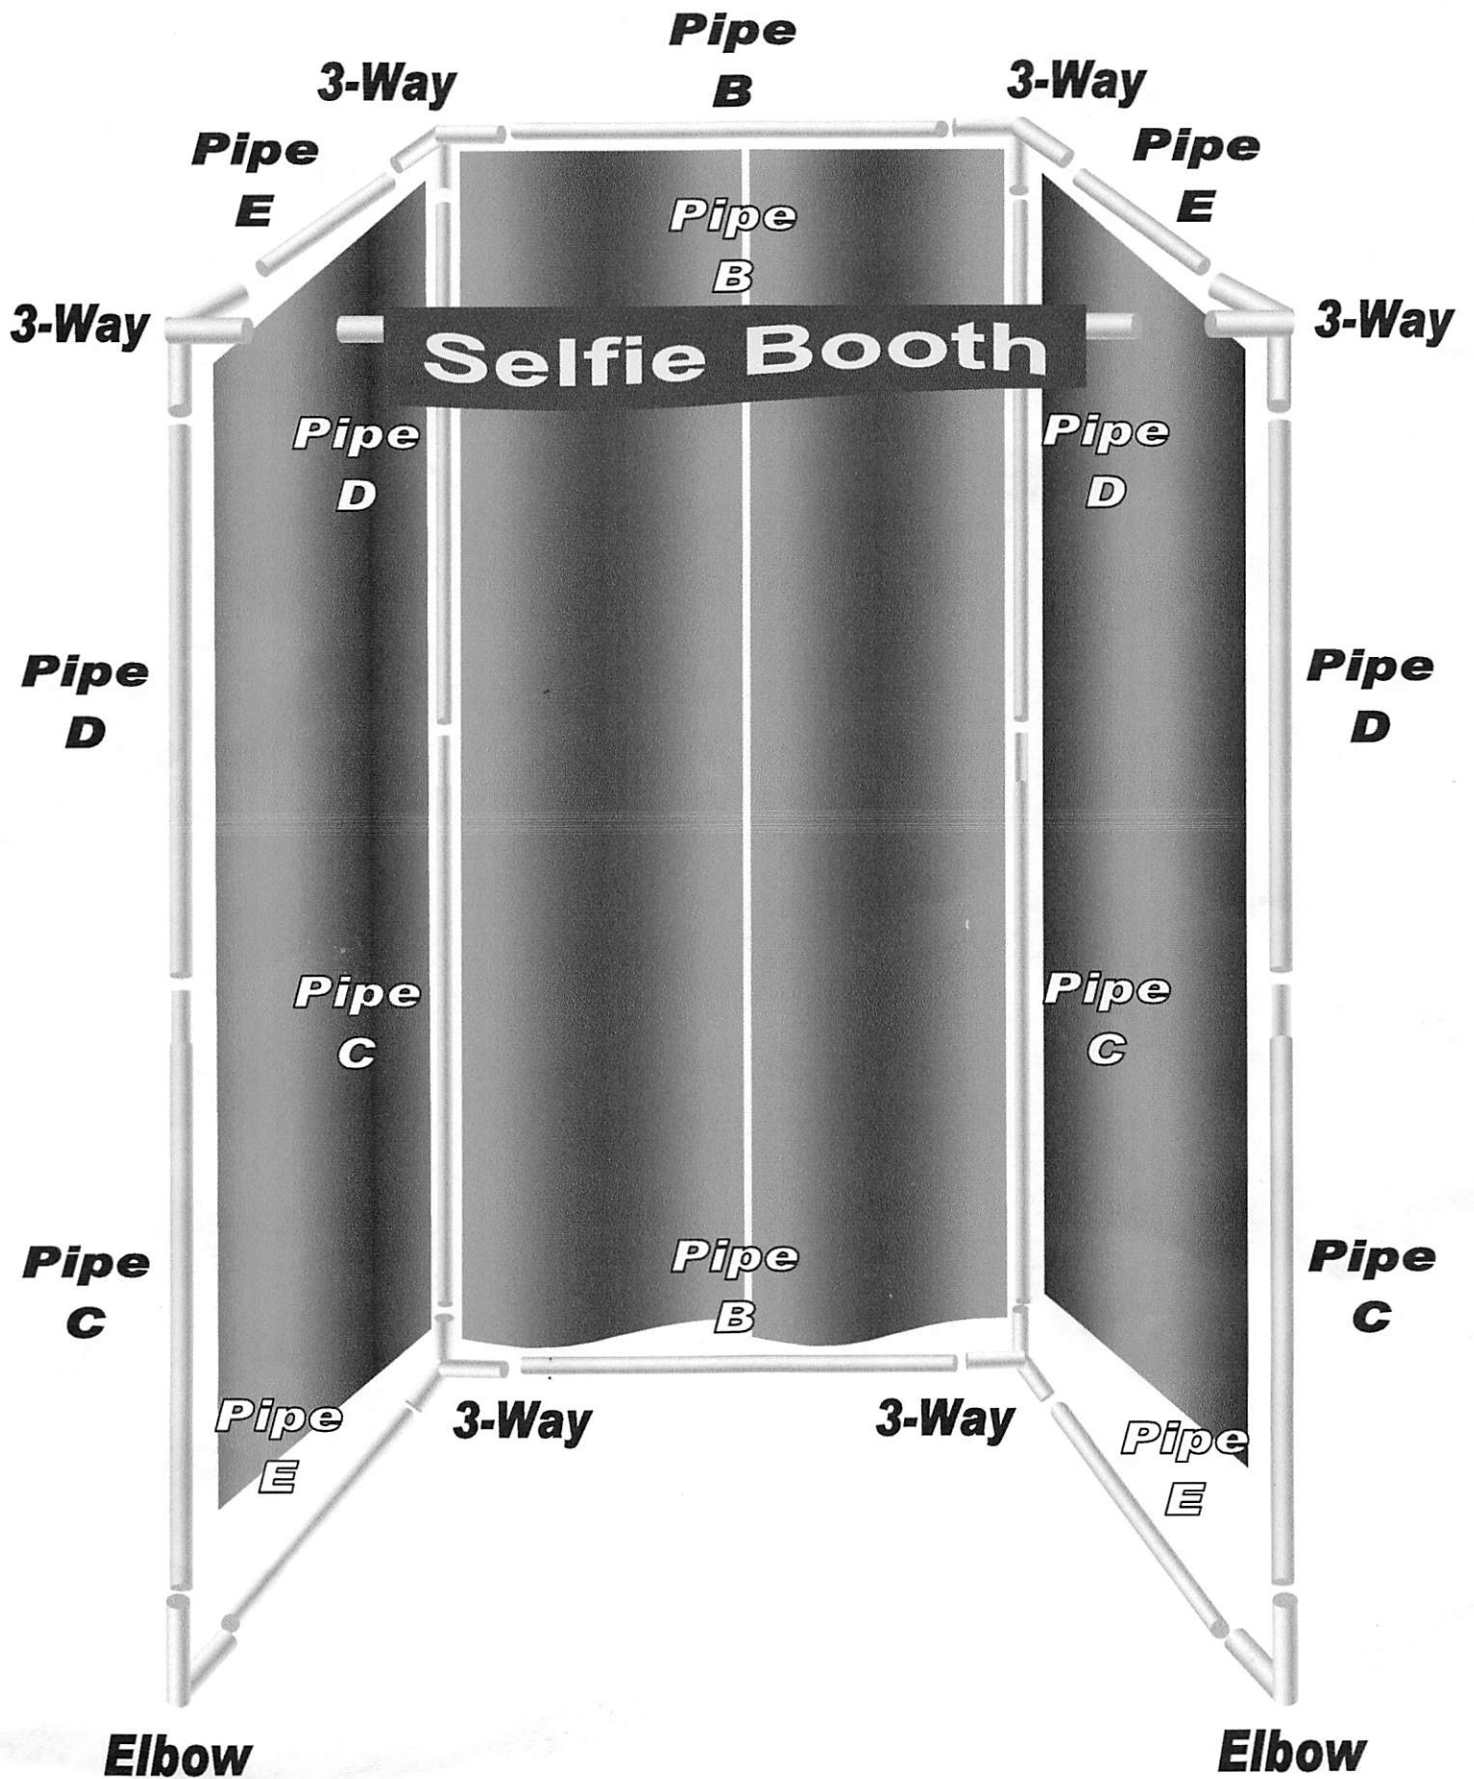

Selfie Booth

Instructions

Packing List

<u>DESCRIPTION</u>	<u>QUANTITY</u>
"3-WAY" FITTINGS	6
"ELBOW" FITTINGS	2
PIPE A — 72"	3
PIPE B — 60"	3
PIPE C — 44.5" (TAPERED)	4
PIPE D — 41.5"	4
PIPE E — 36"	4
BACKDROPS	3
BLACK DRAPES	4
VALANCE	1
WHEELED CARRYING CASE	1
7' BACKDROP TOTE BAG	1
STAKES	4

Assembly Instructions

1. Select a level area to operate with plenty of room to allow for a line to form.
2. Slide the valance onto one of the B pipes.
3. Slide a black drape onto two of the E pipes.
4. Slide two of the black drapes onto one of the B pipes.
5. Assemble framework, per sketch. Be sure to tighten down the fittings using the small bolts on them.
6. Slide the backdrops on the backdrop poles (pipe A). Place the backdrop poles on the top of the unit toward the back.
7. If using outdoors, it is strongly suggested that you use the stakes provided on either side of the bottom supports. Use sandbags on pavement. We strongly advise against using in a breeze.
8. Never store wet. Always allow to dry thoroughly before storing.

East Liverpool, Ohio 43920

1 800 637-3656 — 1 (330) 386-1270

www.twisterdisplay.com

Selfie Booth

Selfie Booth

Safety Instructions

1. For indoor use only.
2. Set up and tear down should only be done by adults.
3. Use extreme caution when setting up or taking down the game. Do not allow people near the booth when being assembled or disassembled. The sections of tubing can come apart and fall down causing injury.

Selfie Booth

Parts Prices

\$10	"3-WAY" FITTINGS
\$10	"ELBOW" FITTINGS
\$60	PIPE A — 72"
\$55	PIPE B — 60"
\$20	PIPE C — 44.5" (TAPERED)
\$20	PIPE D — 41.5"
\$10	PIPE E — 36"
\$195	BACKDROPS (EACH)
\$55	BLACK DRAPES (PER PANEL)
\$65	VALANCE
\$129	WHEELED CARRYING CASE
\$75	7' BACKDROP TOTE BAG
\$10	STAKES