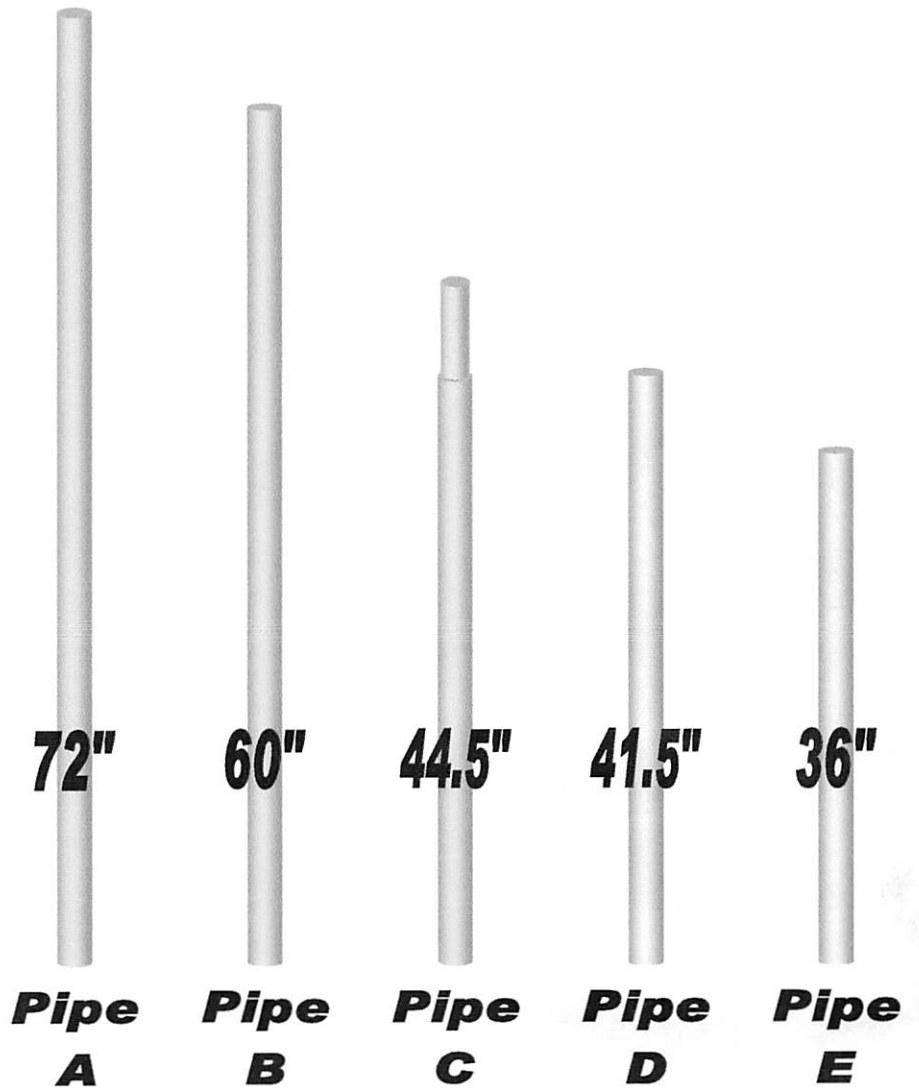

Selfie Booth

Instructions

Packing List

<u>DESCRIPTION</u>	<u>QUANTITY</u>
"3-WAY" FITTINGS	6
"ELBOW" FITTINGS	2
PIPE A — 72"	3
PIPE B — 60"	3
PIPE C — 44.5" (TAPERED)	4
PIPE D — 41.5"	4
PIPE E — 36"	4
BACKDROPS	3
BLACK DRAPES	4
VALANCE	1
WHEELED CARRYING CASE	1
7' BACKDROP TOTE BAG	1
STAKES	4

Twister Display

49207 Calcutta Smith Ferry Road

East Liverpool, Ohio 43920

1 800 637-3656 — 1 (330) 386-1270

www.twisterdisplay.com

Selfie Booth

Instructions

3-Way Fitting

Elbow Fitting

Twister Display

49207 Calcutta Smith Ferry Road

East Liverpool, Ohio 43920

1 800 637-3656 — 1 (330) 386-1270

www.twisterdisplay.com

Selfie Booth

Instructions

Assembly Instructions

1. Select a level area to operate with plenty of room to allow for a line to form.
2. Slide the valance onto one of the B pipes.
3. Slide a black drape onto two of the E pipes.
4. Slide two of the black drapes onto one of the B pipes.
5. Assemble framework, per sketch. Be sure to tighten down the fittings using the small bolts on them.
6. Slide the backdrops on the backdrop poles (pipe A). Place the backdrop poles on the top of the unit toward the back.
7. If using outdoors, it is strongly suggested that you use the stakes provided on either side of the bottom supports. Use sandbags on pavement. We strongly advise against using in a breeze.
8. Never store wet. Always allow to dry thoroughly before storing.